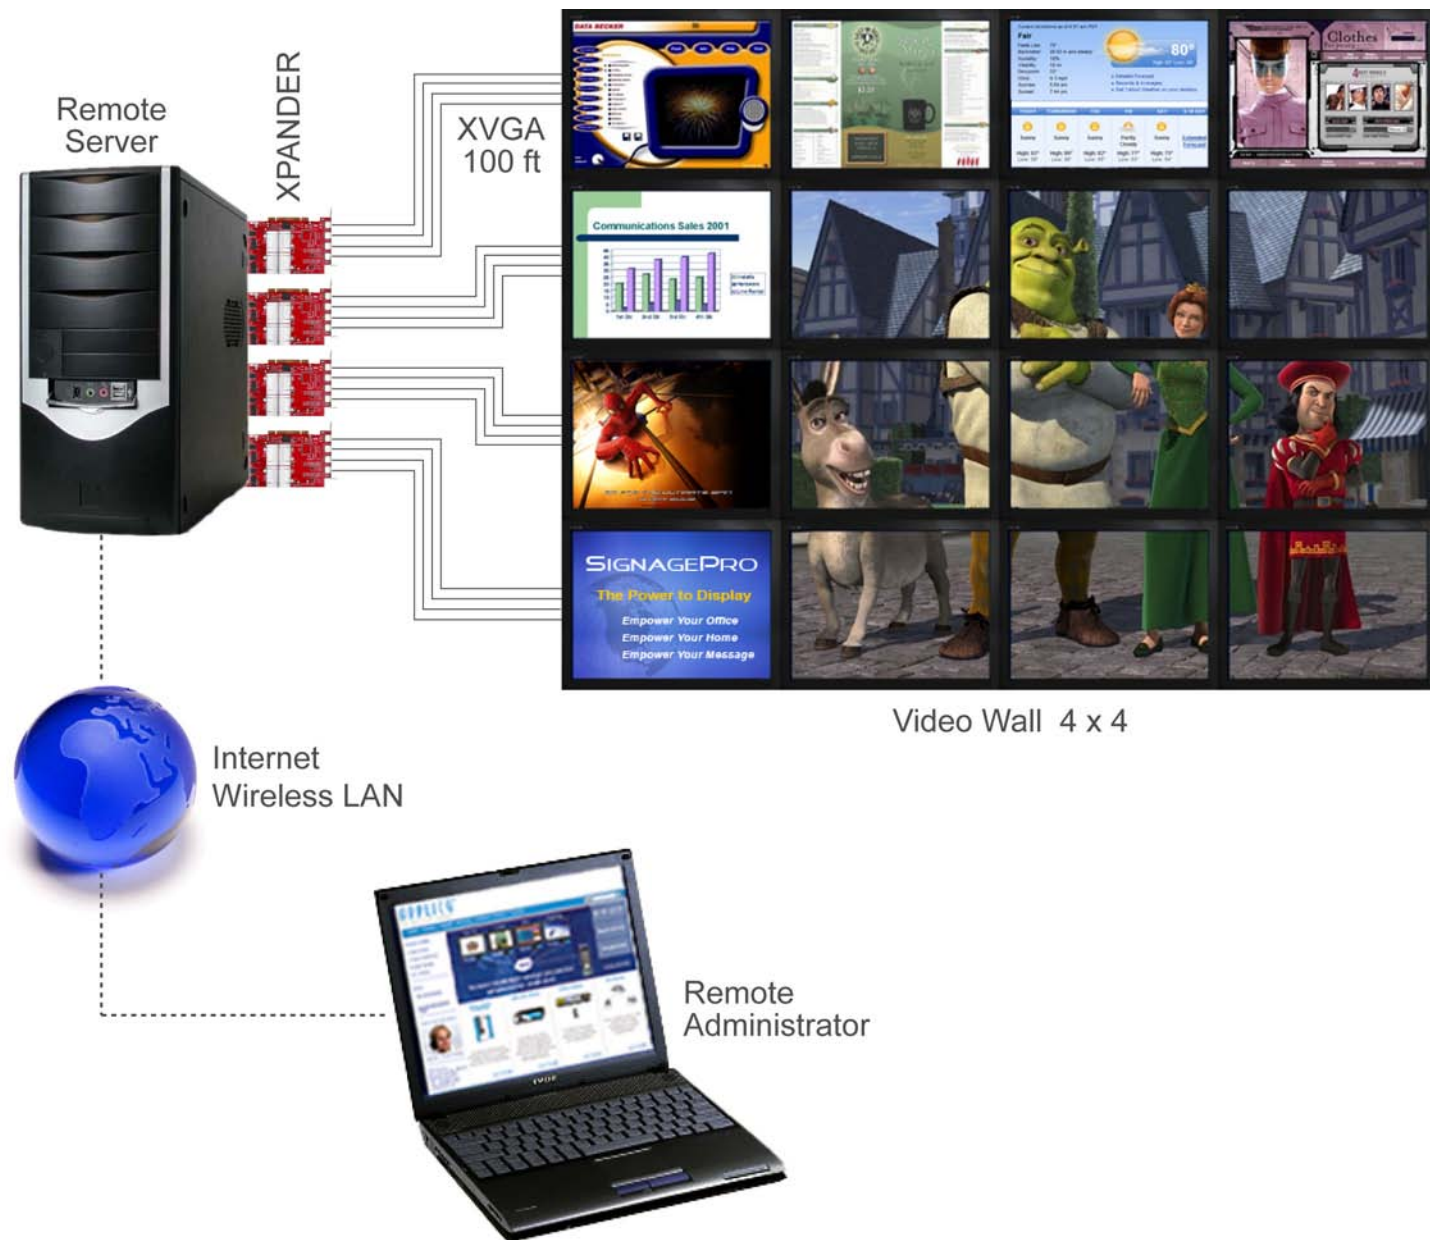

XPANDER

M U L T I M E D I A I N F O R M A T I O N N E T W O R K

**Flash, Powerpoint, Movies, Internet,
 Scrolling Text or News/RSS in One Display
 or Expanded over 64 Monitors.**

What is XPANDER?

The XP4 range of graphics cards provide high-end multi-screen capabilities for complex data/video walls or multi-screen desktop applications. Each XP4 supports 4 screens using multiple XP4 cards, making it possible to spread the Windows® desktop across 32 screens. The construction of the multi-screen display can be arranged in any rectangular format with optional video overlay.

XPANDER Features

- ▶ Four port graphics adapter.
- ▶ Two Radeon 7000 graphics processors, each with 16MB of memory (total 64MB).
- ▶ Four XVGA outputs, each supporting up to 1900 x 1200 (analog).
- ▶ Eight XP4-Radeon cards can be used to support a maximum of 32 screens.

Restaurant and Hospitality - Restaurants, Hotels, Casinos, Cruise Ships and Resorts worldwide have implemented the convenience and simplicity of digital signage.

Business - Communicate with employees, partners and customers making certain critical messages seen to convey maximum results.

Government - Manage single displays and multiple networks including municipal and public access television and emergency management from a single location.

Transportation - Digital Signage is penetrating train stations, busses and airports around the world, simplifying the travel experience.